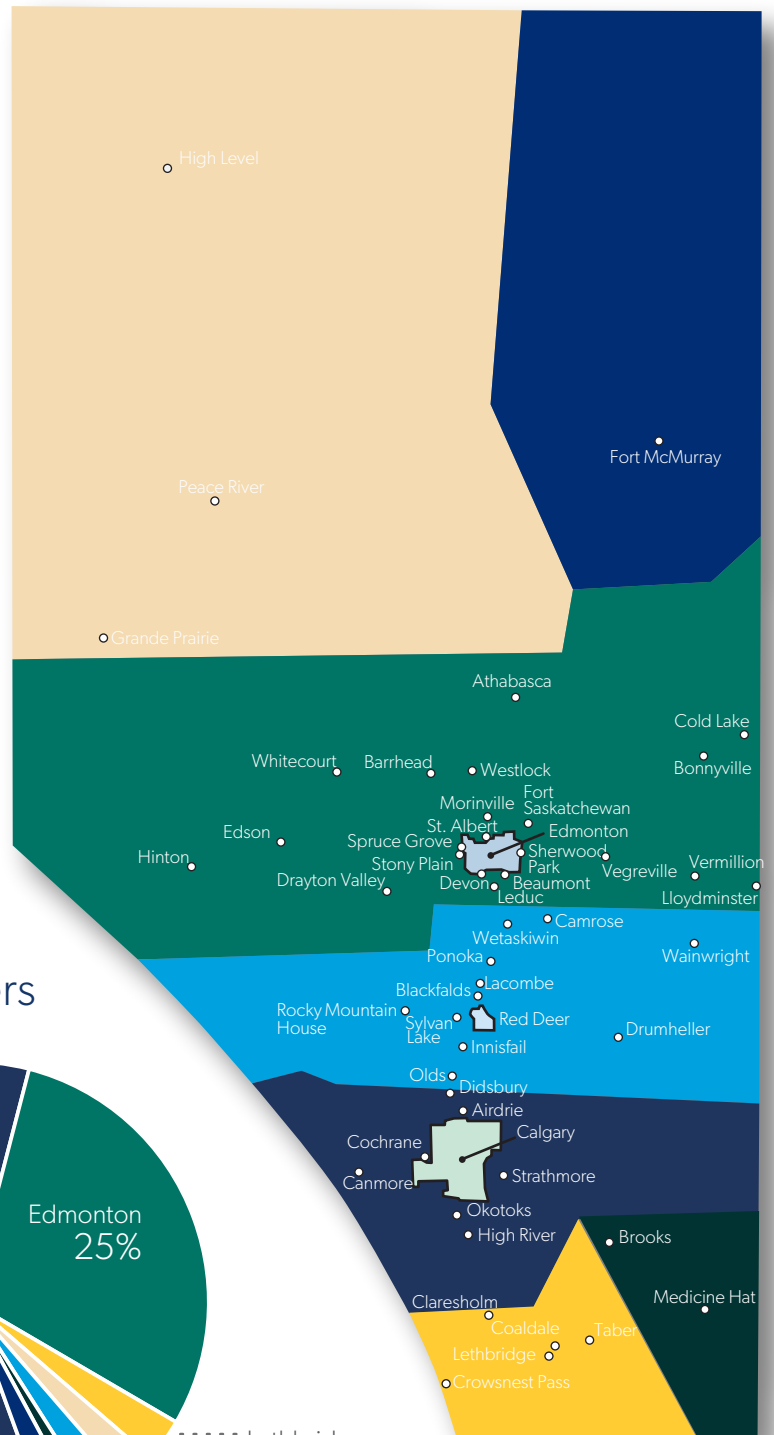

Grande Prairie

Grande Prairie
High Level
Peace River

Wood Buffalo

Fort McMurray

Edmonton

Acheson
Athabasca
Barrhead
Beaumont
Bonnyville
Cold Lake
Devon
Drayton Valley
Edmonton
Edson
Fort Saskatchewan
Grande Cache
Hinton
Leduc
Lloydminster
Morinville
Nisku
Sherwood Park
Slave Lake
Spruce Grove
St. Albert
Stony Plain
Vegreville
Vermillion
Westlock
Whitecourt

Central Alberta

Blackfalds
Bowden
Camrose
Drumheller
Innisfail
Lacombe
Olds
Ponoka
Red Deer
Rocky Mountain House
Sundre
Sylvan Lake
Wainwright
Wetaskiwin

Calgary

Airdrie
Banff
Calgary
Canmore
Chestermere
Cochrane
Didsbury
High River
Morley
Okotoks
Strathmore

Lethbridge

Claresholm
Coaldale
Crowsnest Pass
Lethbridge
Taber

Medicine Hat

Brooks
Medicine Hat

CPHR Alberta Chapter Regions

Our Chapters are communities of our members that form CPHR Alberta and generate the strength we need to promote and elevate the Human Resources profession.

Distribution of our Members

*If you do not see your location, please contact us and we will update the map