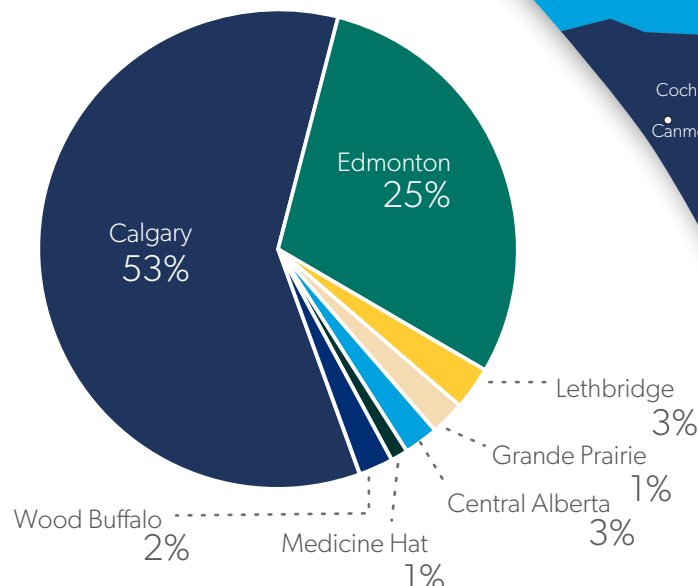

Central Alberta

Blackfalds
Bowden
Camrose
Drumheller
Innisfail
Lacombe
Olds
Ponoka
Red Deer
Rocky Mountain House
Sundre
Sylvan Lake
Wainwright
Wetaskiwin

Calgary

Airdrie
Banff
Calgary
Canmore
Chestermere
Cochrane
Didsbury
High River
Morley
Okotoks
Strathmore

Lethbridge

Claresholm
Coaldale
Crowsnest Pass
Lethbridge
Taber

Medicine Hat

Brooks
Medicine Hat

CPHR Alberta Chapter Regions

Our Chapters are communities of our members that form CPHR Alberta and generate the strength we need to promote and elevate the Human Resources profession.

Distribution of our Members

*If you do not see your location, please contact us and we will update the map