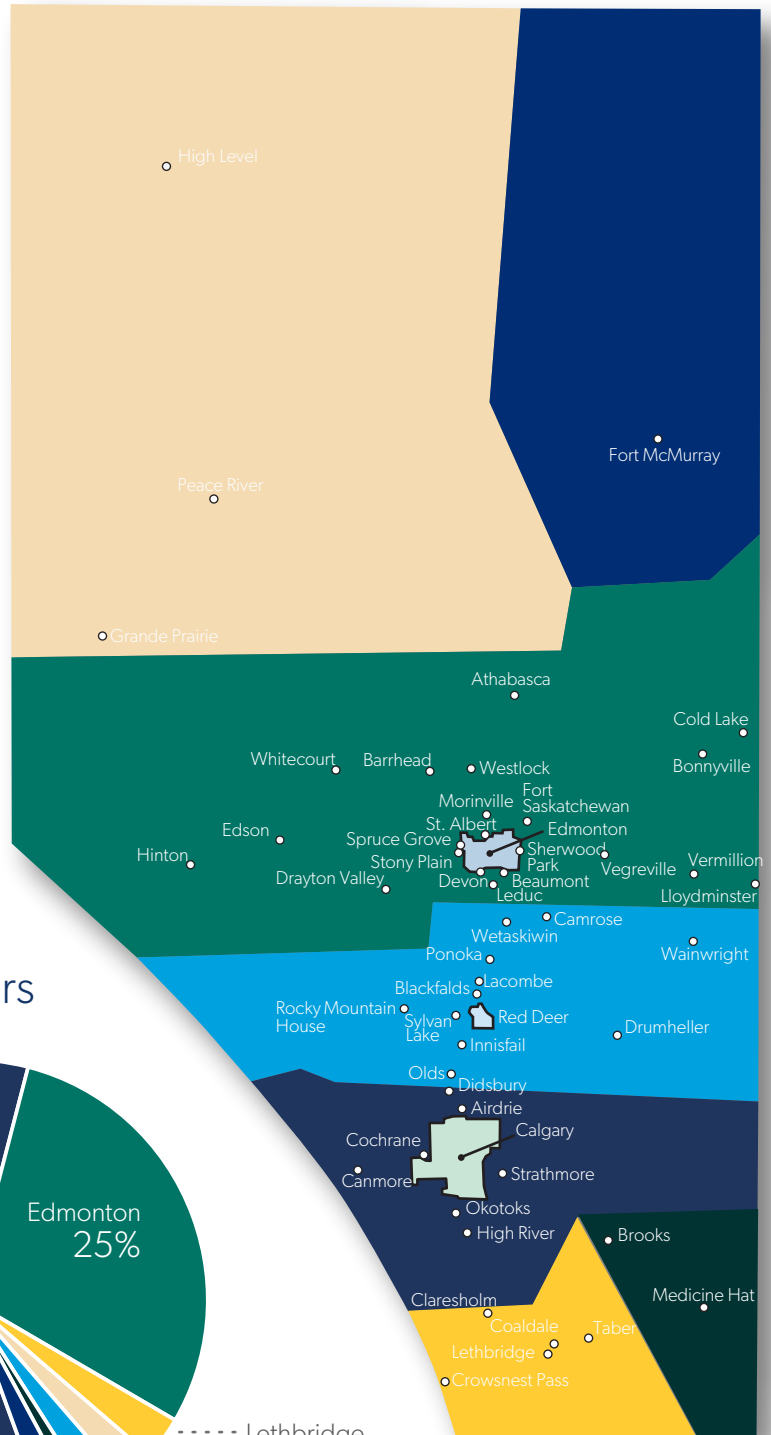

Grande Prairie

Grande Prairie
High Level
Peace River

Wood Buffalo

Fort McMurray

Edmonton

Acheson
Athabasca
Barrhead
Beaumont
Bonnyville
Cold Lake
Devon
Drayton Valley
Edmonton
Edson
Fort Saskatchewan
Grande Cache
Hinton
Leduc
Lloydminster
Morinville
Nisku
Sherwood Park
Slave Lake
Spruce Grove
St. Albert
Stony Plain
Vegreville
Vermillion
Westlock
Whitecourt

Central Alberta

Blackfalds
Bowden
Camrose
Drumheller
Innisfail
Lacombe
Olds
Ponoka
Red Deer
Rocky Mountain House
Sundre
Sylvan Lake
Wainwright
Wetaskiwin

Calgary

Airdrie
Banff
Calgary
Canmore
Chestermere
Cochrane
Didsbury
High River
Morley
Okotoks
Strathmore

Lethbridge

Claresholm
Coaldale
Crowsnest Pass
Lethbridge
Taber

Medicine Hat

Brooks
Medicine Hat

CPHR Alberta Chapter Regions

Our Chapters are valuable communities of our members that form HRIA and generate the strength we need to promote elevate the human resources profession.